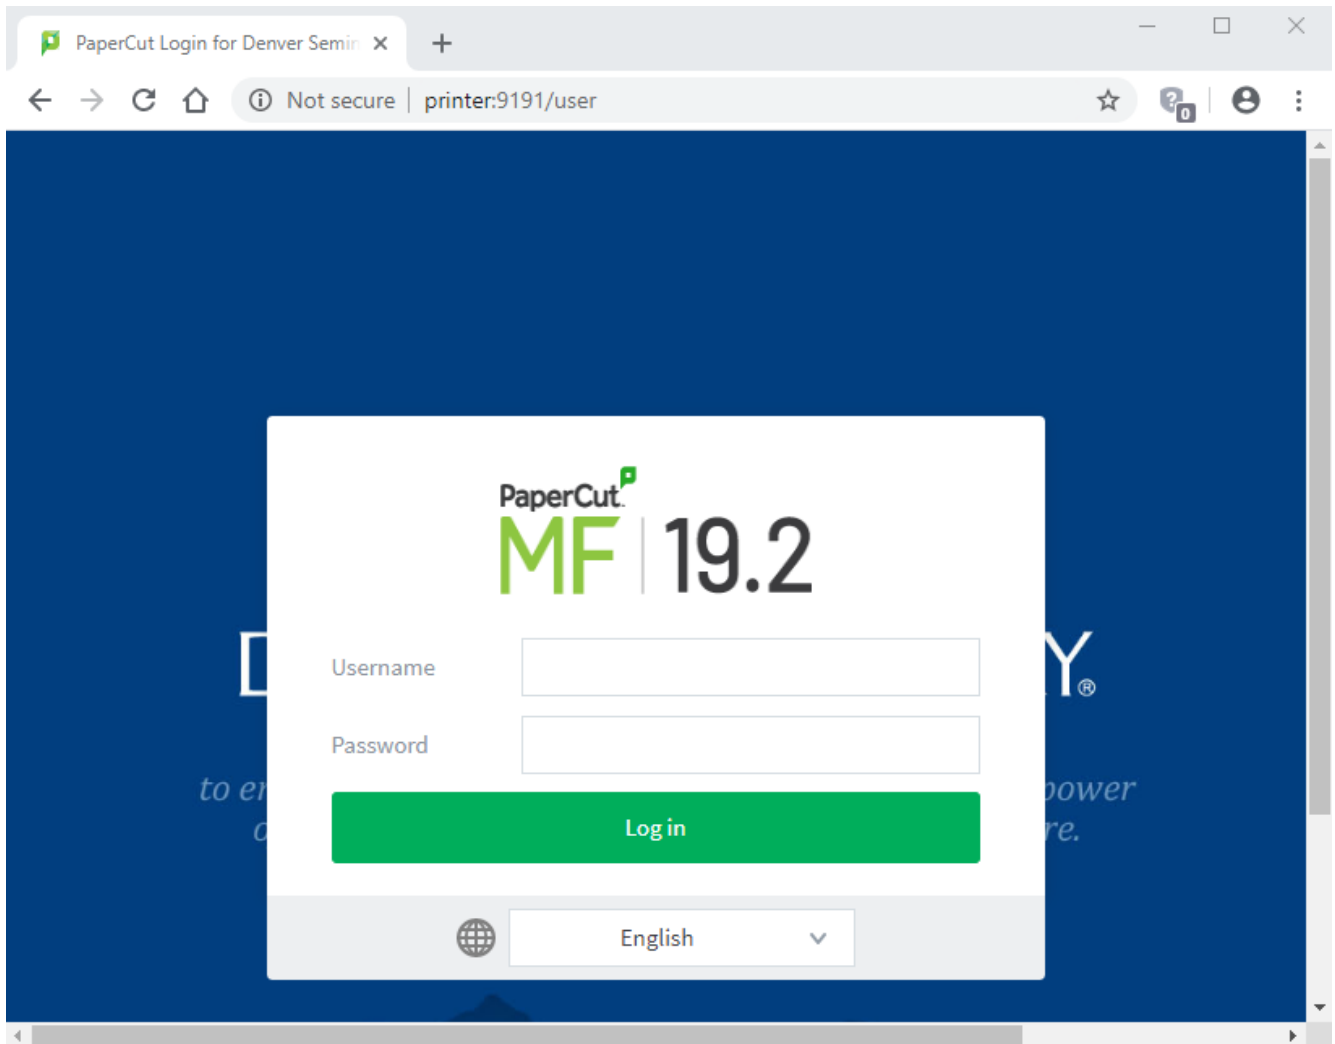

To access your account, go to:

<http://mpaccount.densem.edu>

Again, you can access your account by using the same credentials as MyDenSem, Dmail and Moodle