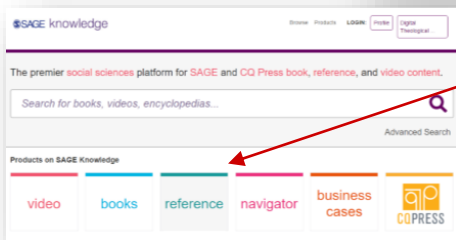

1. Choose **Databases**

2. Limit Subject to **Psychology**.

3. Choose **Sage Knowledge**.  
Choose Denver Seminary from the School dropdown list. Enter your student ID number or Denver Seminary login name without @densem.edu.

4. Choose **reference** and type your search term.

5. Limit by **content type** on the right.

6. Click on the **title** to open the book.