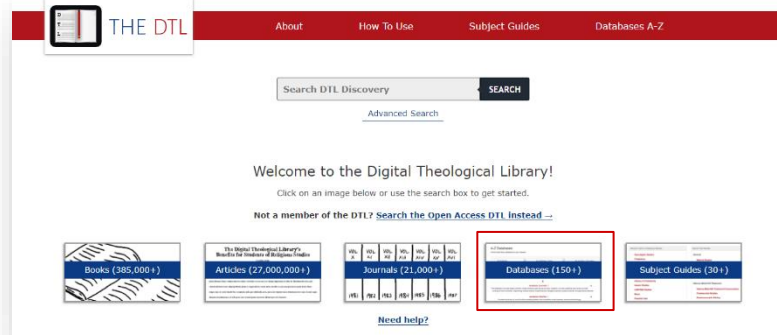

1. Choose **Databases**

2. Limit Subject to **Psychology**.

3. Choose **Sage Knowledge**.  
Choose Denver Seminary from the School dropdown list. Enter your student ID number or Denver Seminary login name without @densem.edu.

4. Choose **reference** and type your search term.

5. Limit by **content type** on the right.

6. Click on the **title** to open the book.