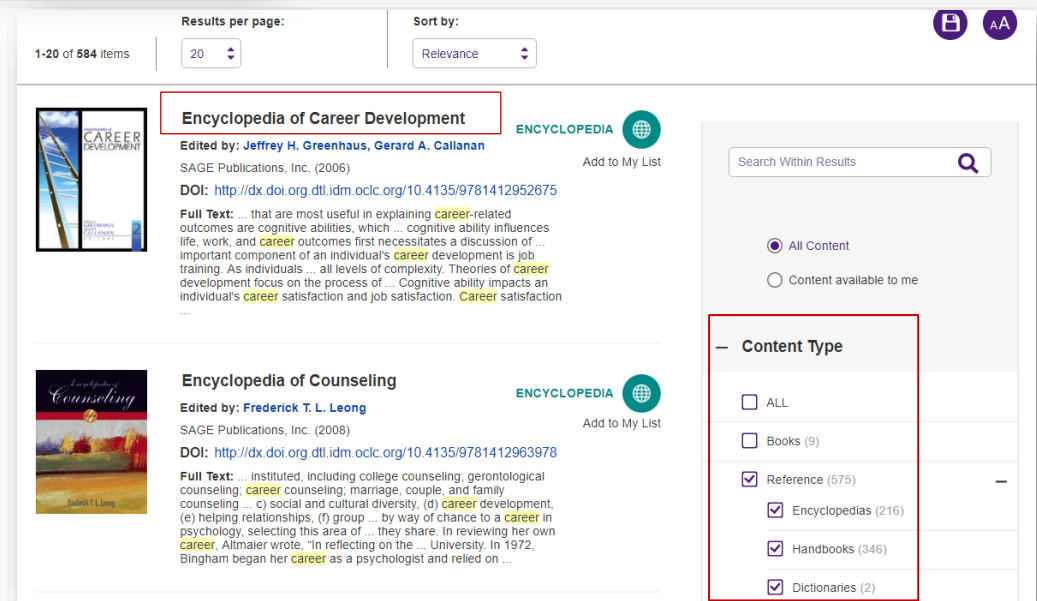

1. Choose **Databases**

2. Limit Subject to **Psychology**.

3. Choose **Sage Knowledge**.  
Choose Denver Seminary from the School dropdown list. Enter your student ID number or Denver Seminary login name without @densem.edu.

4. Choose **reference** and type your search term.

5. Limit by **content type** on the right.

6. Click on the **title** to open the book.