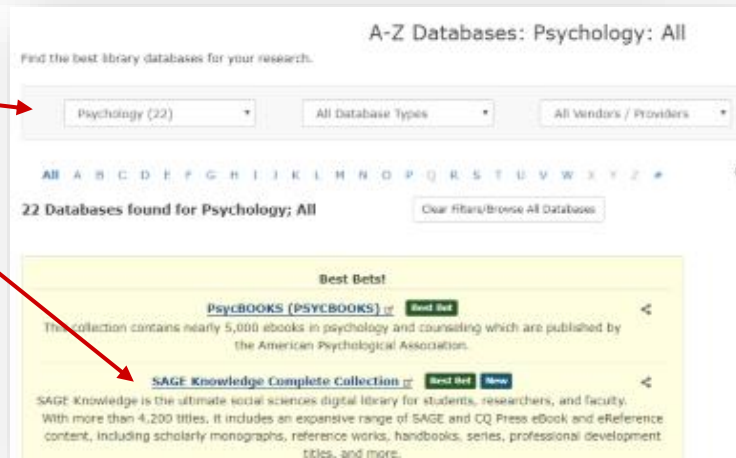

1. Choose **Databases**

2. Limit Subject to **Psychology**.

3. Choose **Sage Knowledge**.  
Choose Denver Seminary from the School dropdown list. Enter your student ID number or Denver Seminary login name without @densem.edu.

4. Choose **reference** and type your search term.

5. Limit by **content type** on the right.

6. Click on the **title** to open the book.